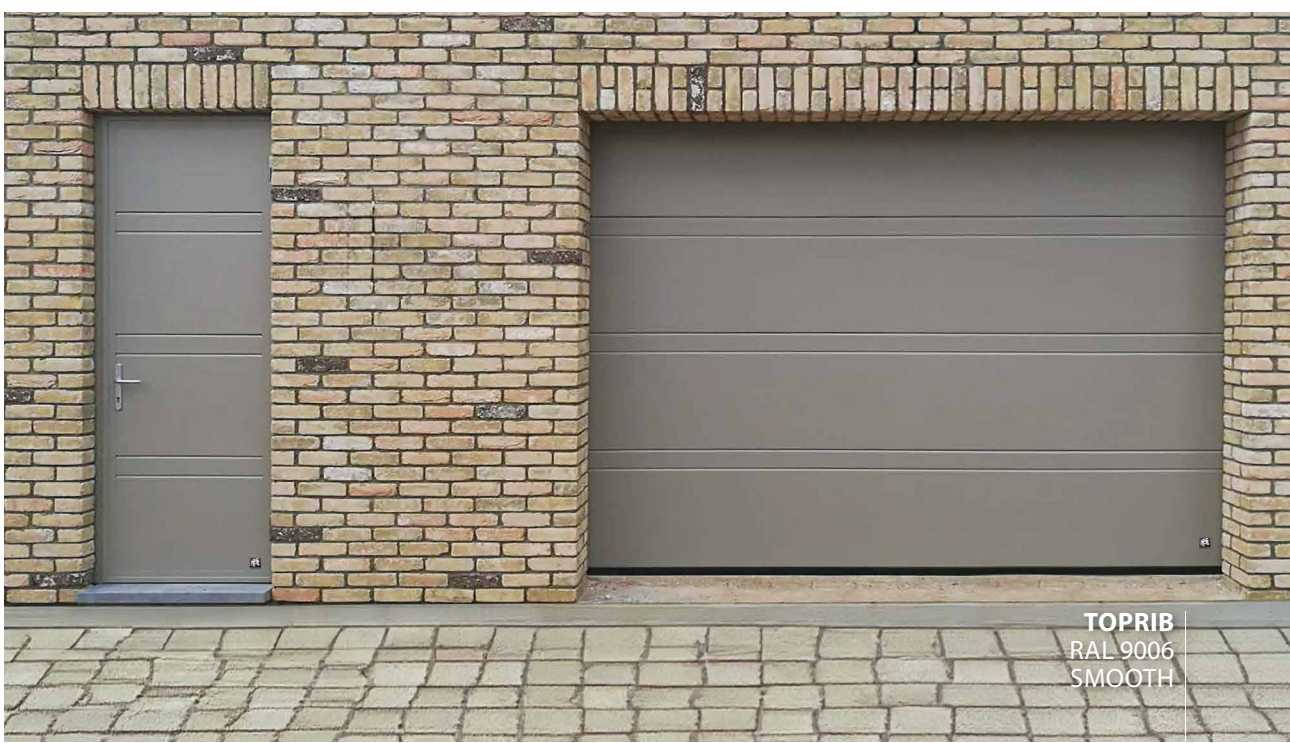

SLICK
RAL 7016
SMOOTH

SLIM LINE
RAL 9006
SMOOTH

TOPRIB
RAL 9006
SMOOTH