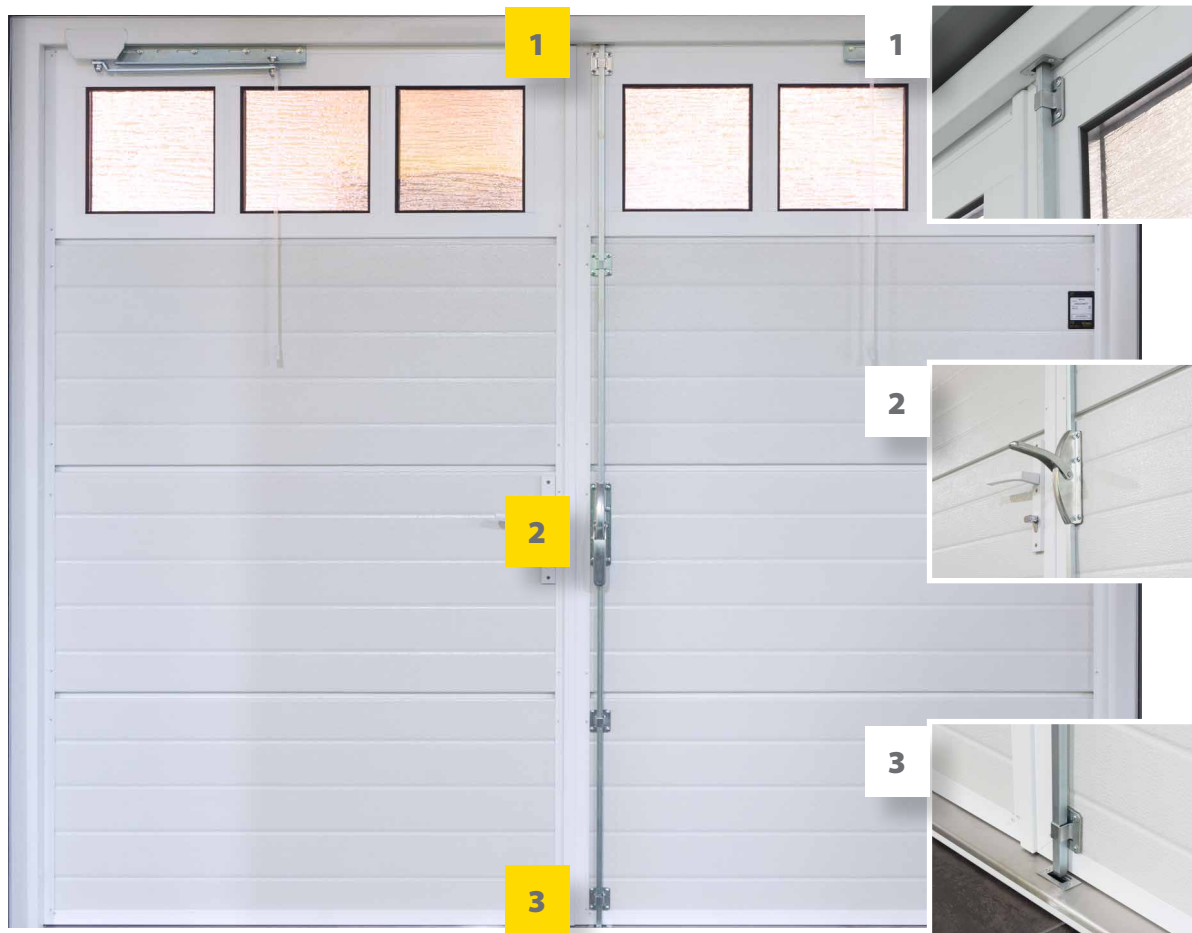

STAINLESS STEEL COVER FOR S5 THRESHOLD

Espagnolette lock - makes second leaf opening and closing effortless.