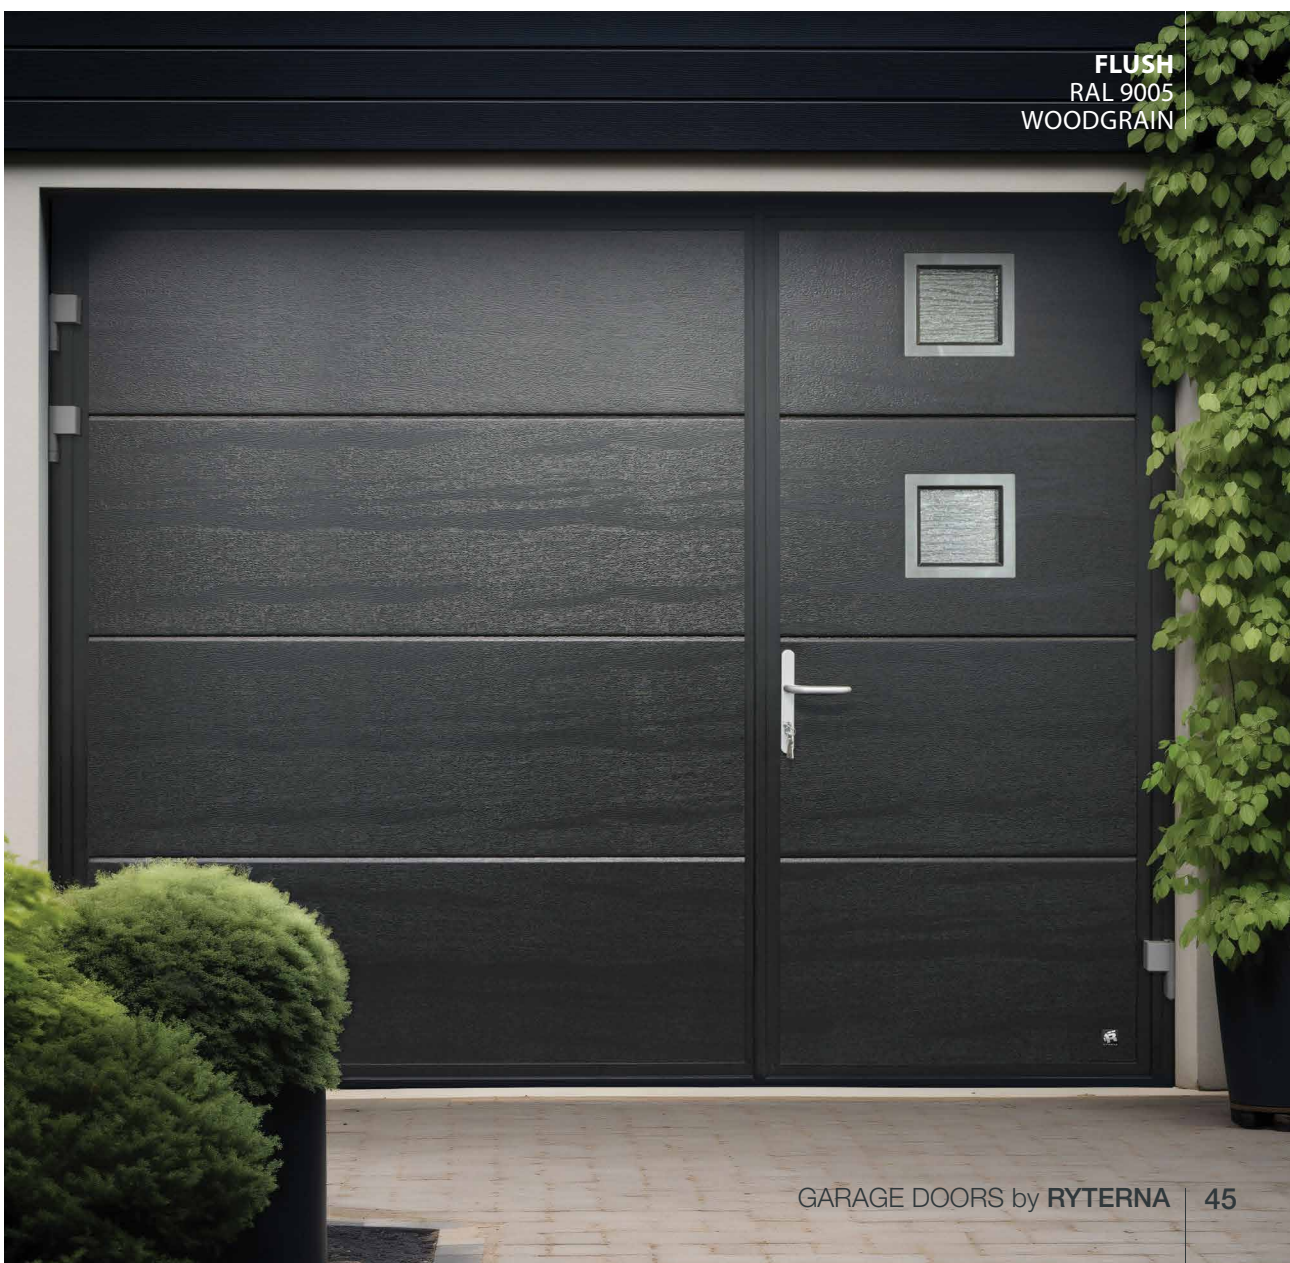

FLUSH
RAL 3003
WOODGRAIN