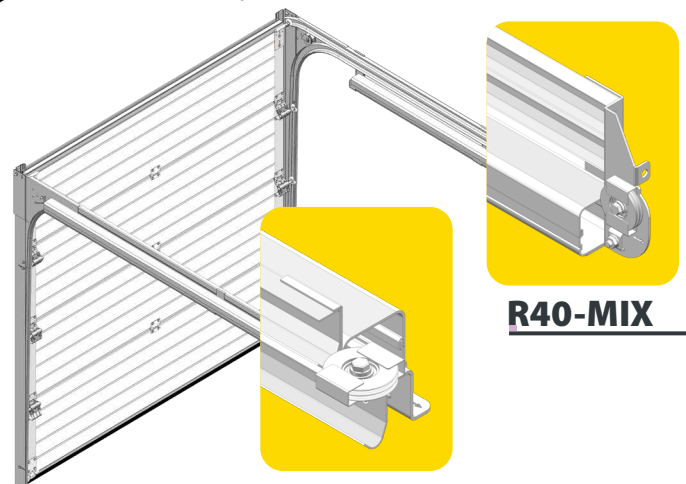

# Hardware type R40

R40 sectional doors are customer and installer friendly. Requires minimum headroom and side room and is a perfect choice for new-built houses as well as renovated ones.

**R40-TM**

**R40-SM**

**R40-UM**

**R40-MIX**

Tension spring system can be fitted on the side, top or under the tracks. 4 spring system ensures safe and reliable operation.

Ball bearing rollers. Nylon coated rollers guarantee longer service and quiet operation.

Finger protection. Anti-pinching panels guarantee safe operation.

Side hinges with an adjustable roller carrier ensure the most efficient performance.

A convenient internal handle is located at the bottom corner and is very useful in case of manual operation.