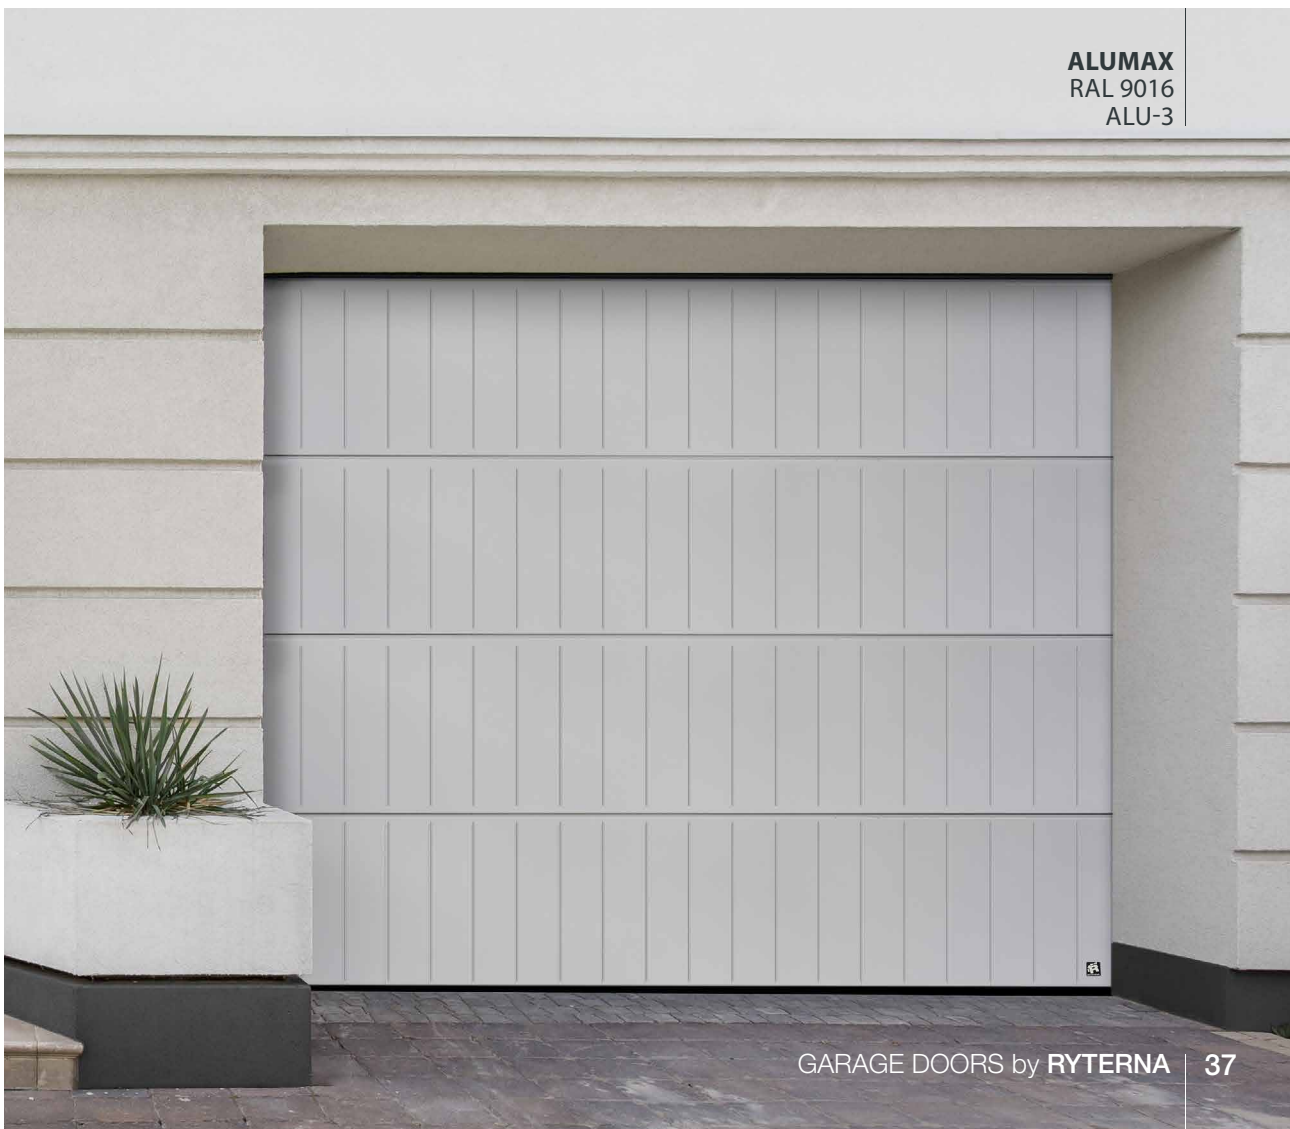

ALUMAX
RAL 8022
ALU-5

ALUMAX
RAL 9016
INDIVIDUAL DESIGN