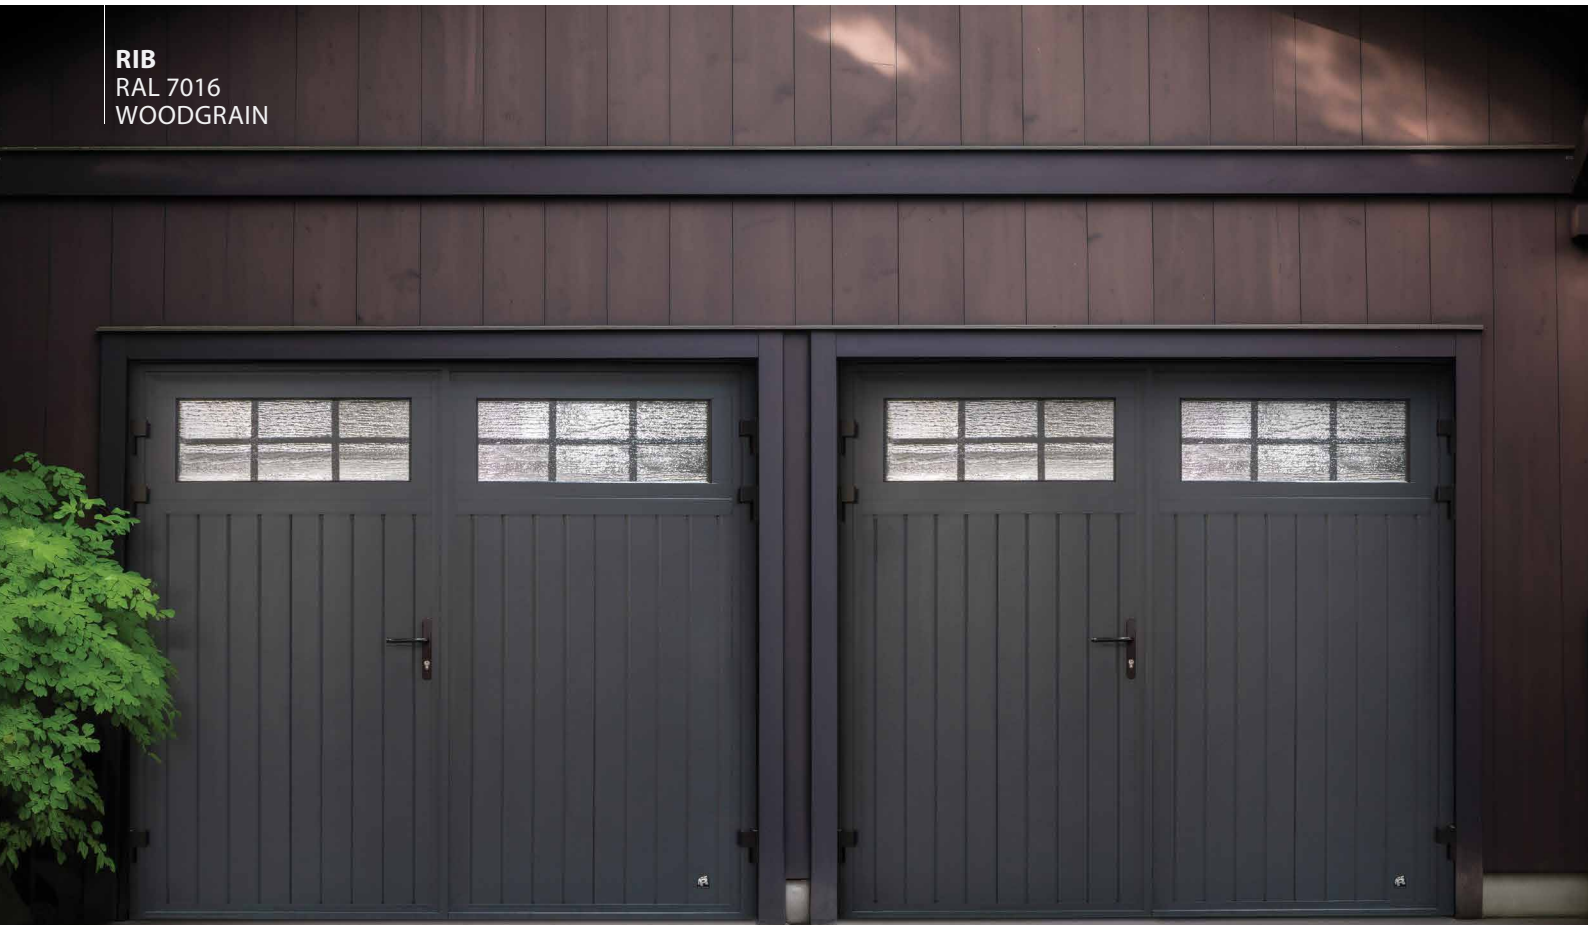

SLICK
RAL 9016
SMOOTH