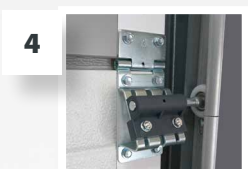

**R40-UM**

**R40-MIX**

Tension spring system can be fitted on the side, top or under the tracks. 4 spring system ensures safe and reliable operation.

Ball bearing rollers. Nylon coated rollers guarantee longer service and quiet operation.

Finger protection. Anti-pinching panels guarantee safe operation.

Side hinges with an adjustable roller carrier ensure the most efficient performance.

A convenient internal handle is located at the bottom corner and is very useful in case of manual operation.