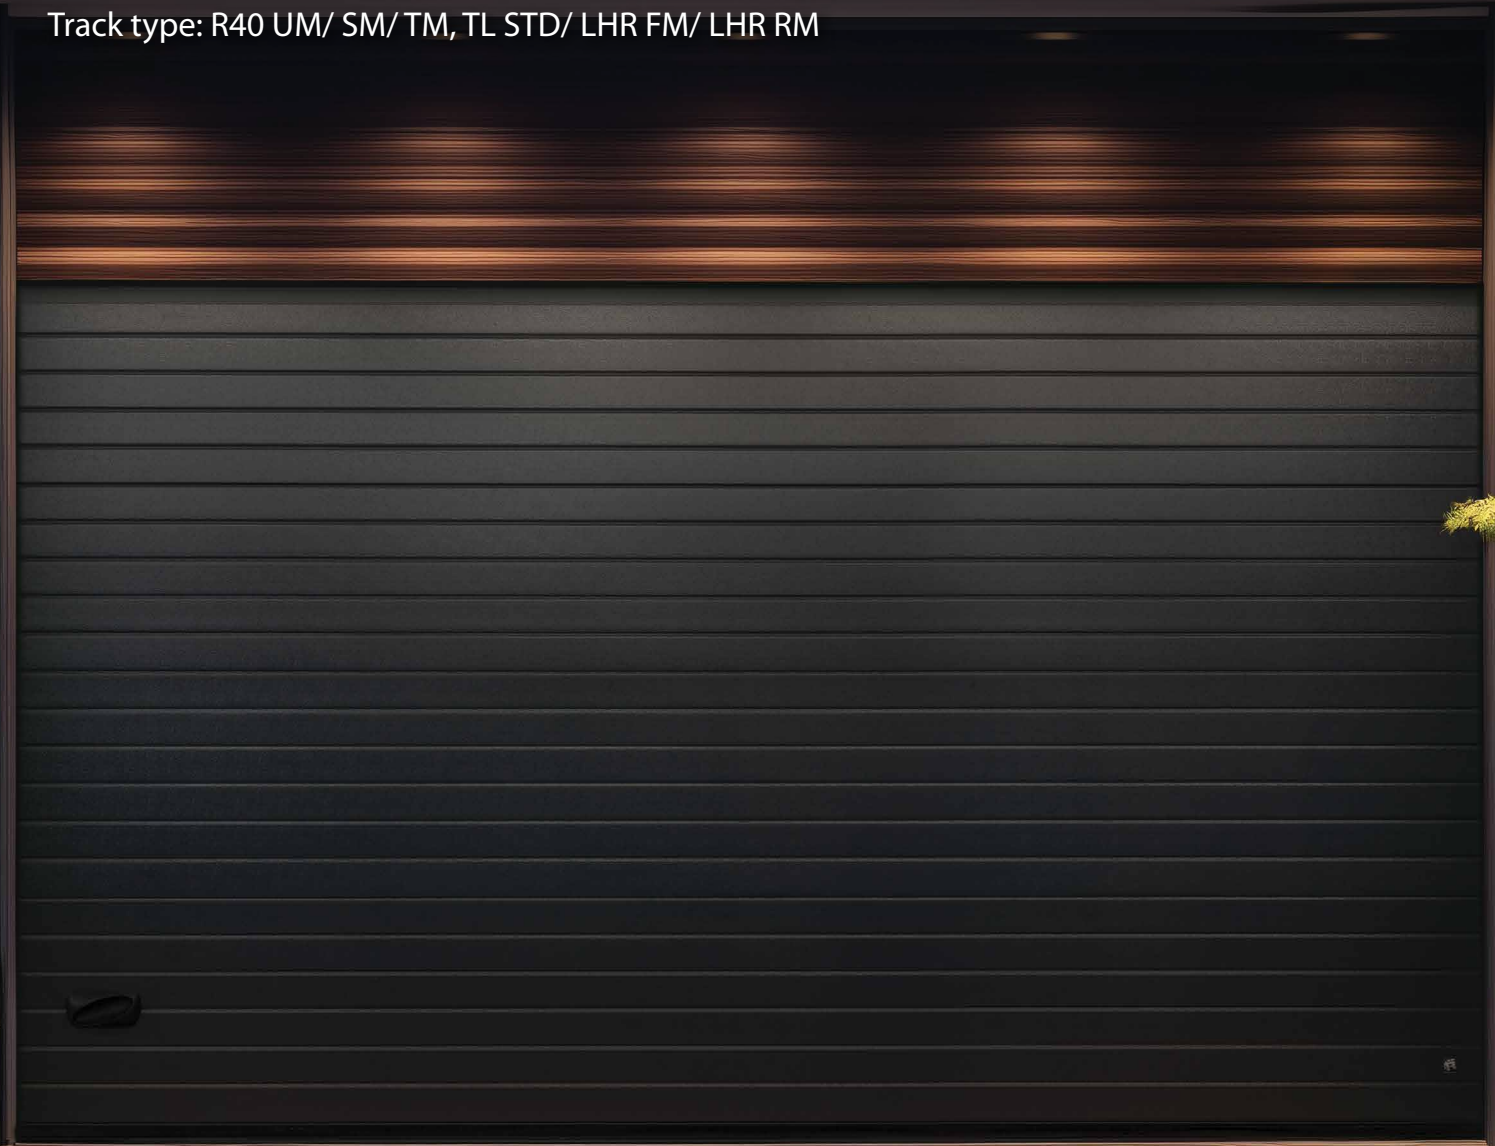

Rib

Horizontal ribs every 10 cm give this door a light robust appearance. This is a contemporary door that looks good in any architectural setting. 'Rib' design doors are often combined with full-vision aluminium panels available in any RAL colour. The Wood Rib style doors come with a woodgrain embossed surface. 'Rib' design panels are best for extra size doors – they can be made up to 10 metres wide.

Track type: R40 UM/ SM/ TM, TL STD/ LHR FM/ LHR RM

RIB
RAL 7016
STUCCO

Other painted colours
similar to RAL palette

**STANDARD
COLOURS**