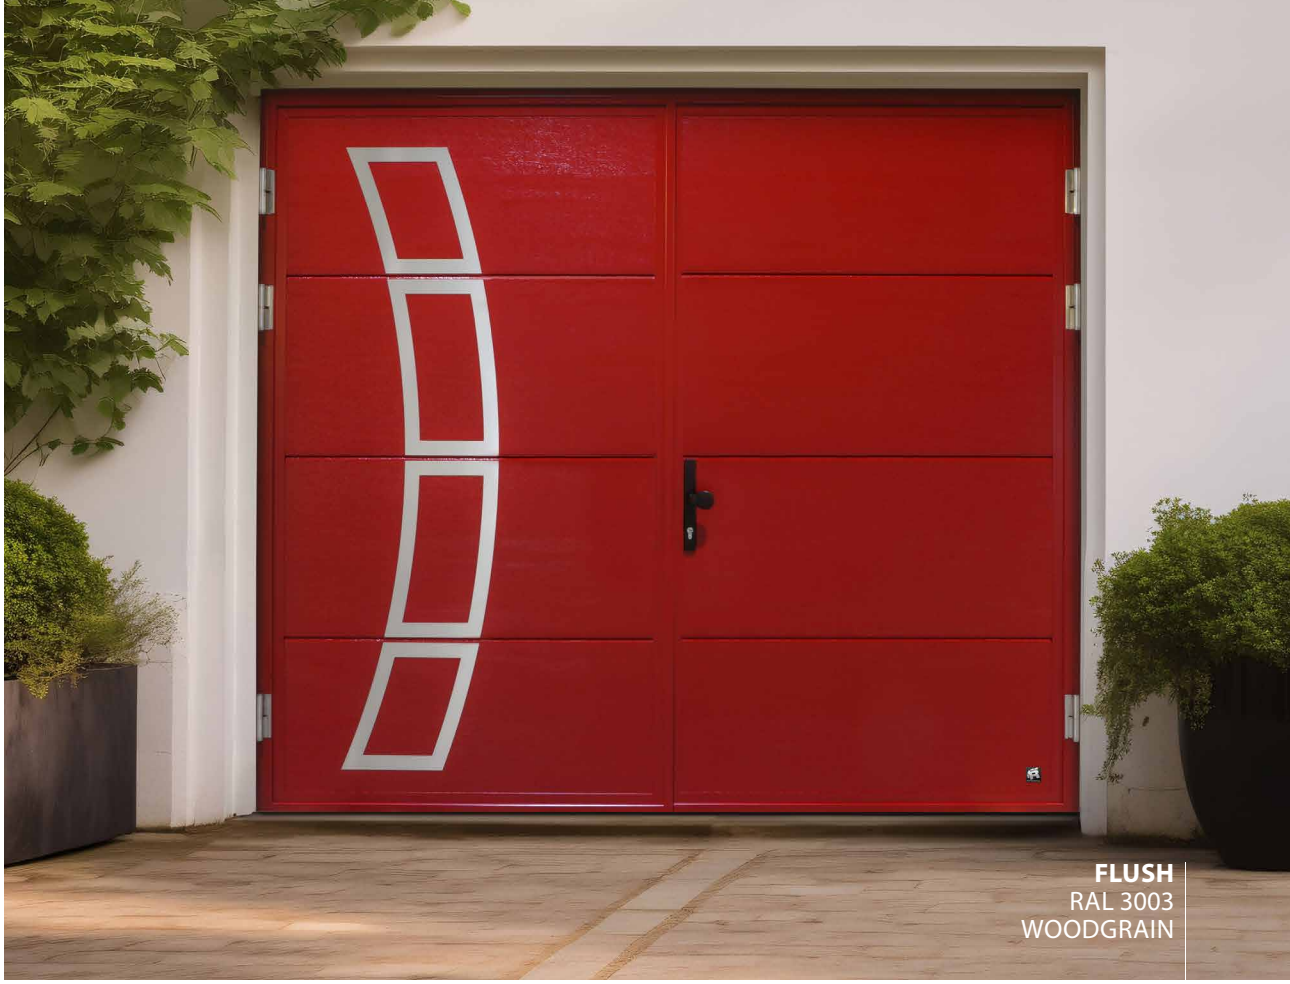

FLUSH
RAL 9005
WOODGRAIN