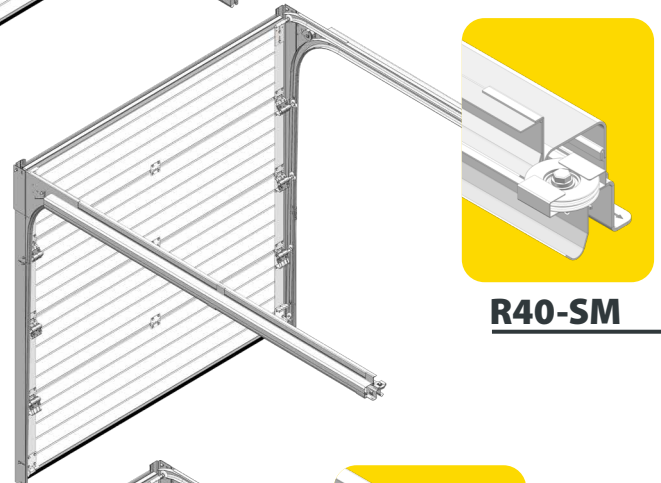

# Hardware type R40

R40 sectional doors are customer and installer friendly. Requires minimum headroom and side room and is a perfect choice for new-built houses as well as renovated ones.

**R40-TM**

**R40-SM**