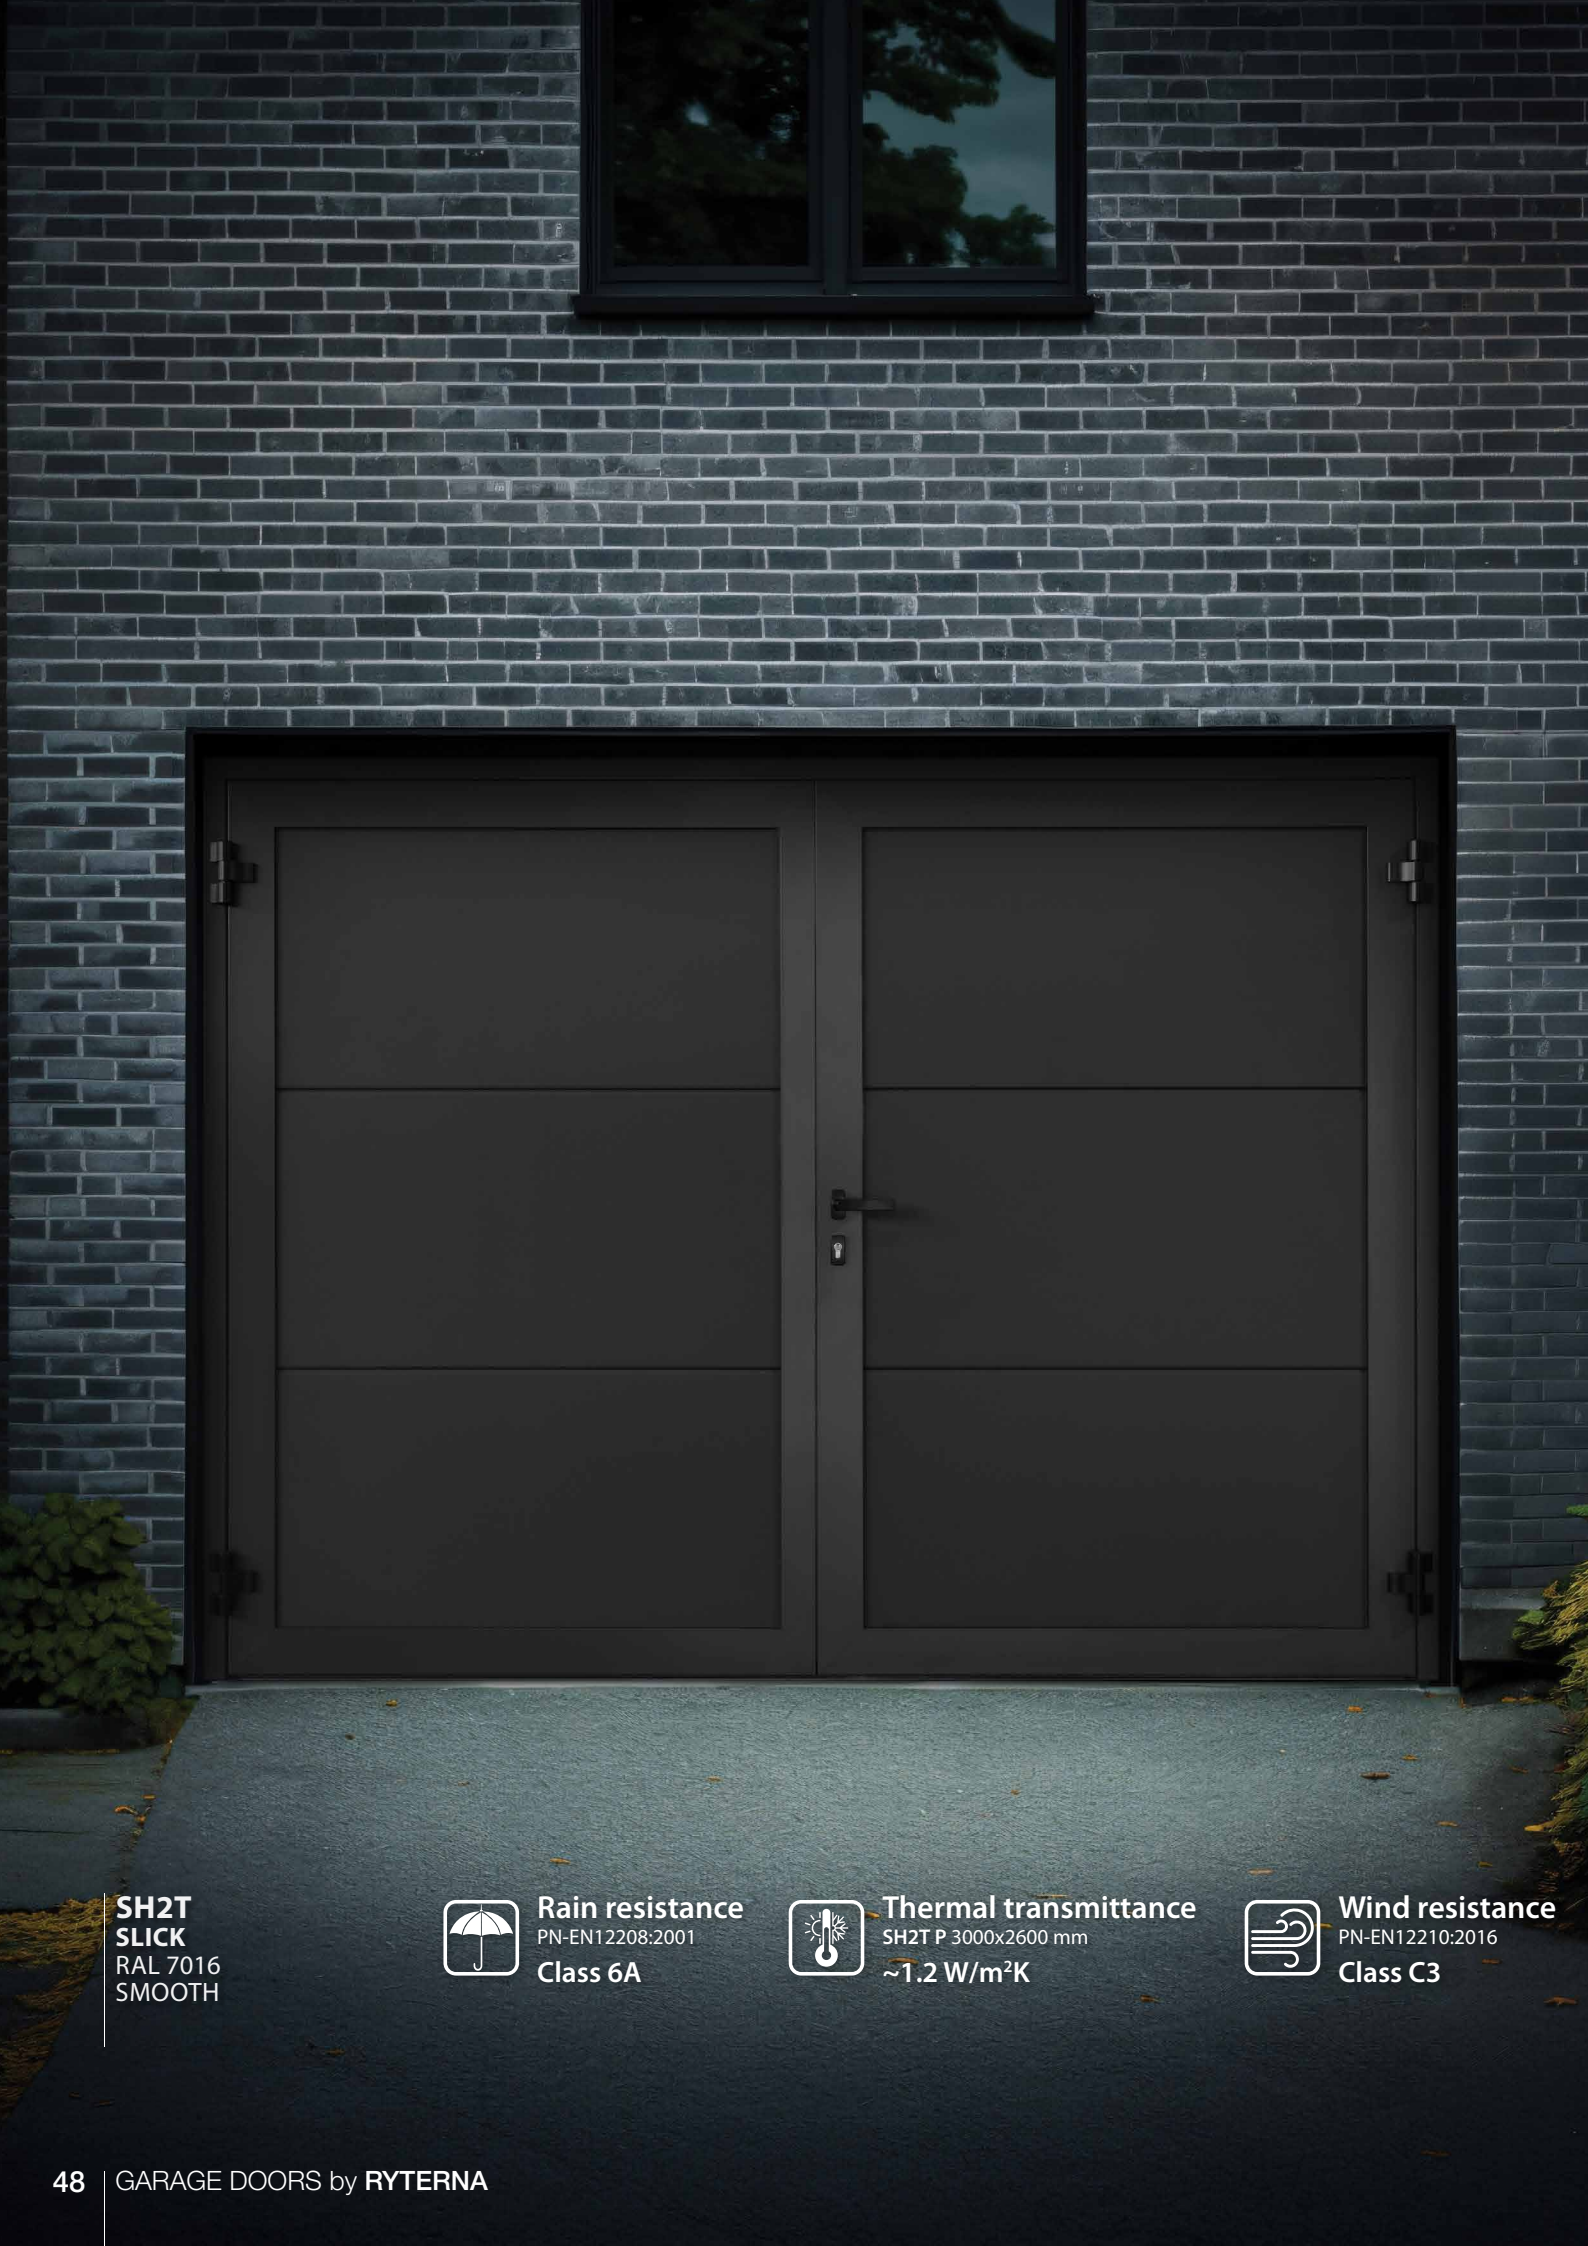

**SLICK**  
RAL 9016  
SMOOTH

**RIB**  
RAL 7016  
WOODGRAIN

DOOR STAYS

HINGE BOLTS

STAINLESS STEEL COVER FOR S5 THRESHOLD

Espagnolette lock - makes second leaf opening and closing effortless.

**SH2T  
SLICK**  
RAL 7016  
SMOOTH