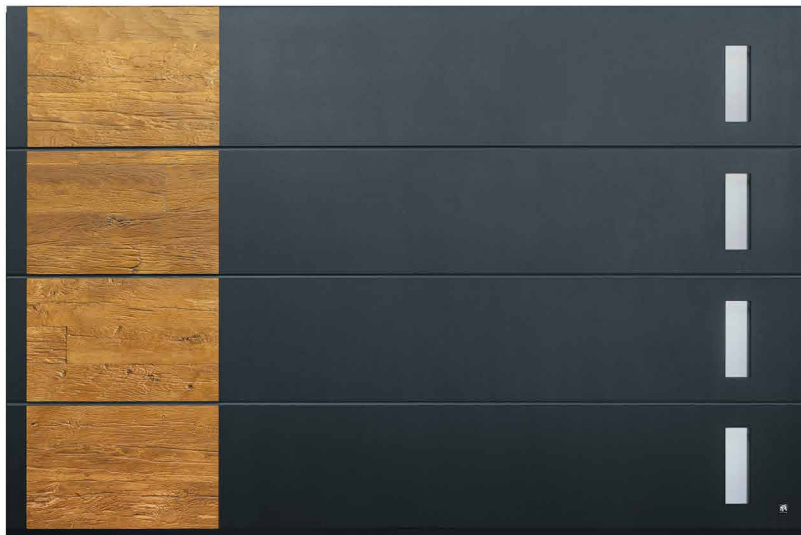

GARAGE DOORS