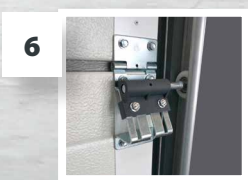

Finger protection. Anti-pinching panels guarantee safe operation.

Side hinges with an adjustable roller carrier ensure the most efficient performance.

A convenient internal handle is located at the bottom corner and is very useful in case of manual operation.