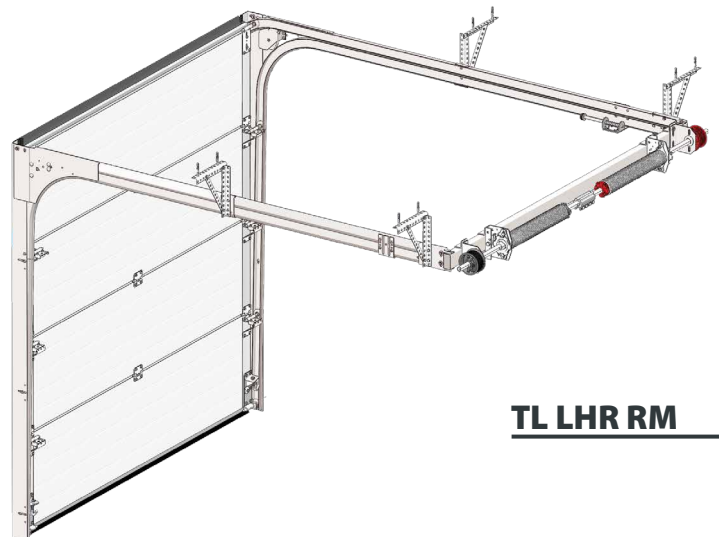

TL LHR RM

A convenient internal handle is located at the bottom corner and is very useful in case of manual operation.