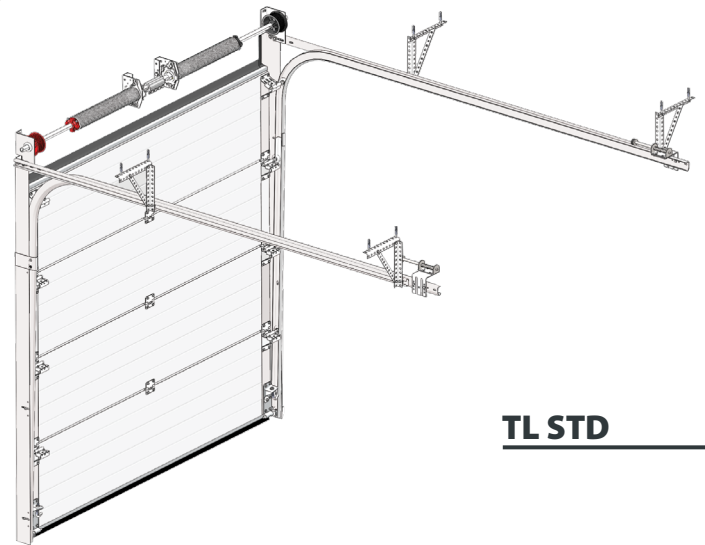

TL STD

Finger protection. Anti-pinching panels guarantee safe operation.

Side hinges with an adjustable roller carrier ensure the most efficient performance.